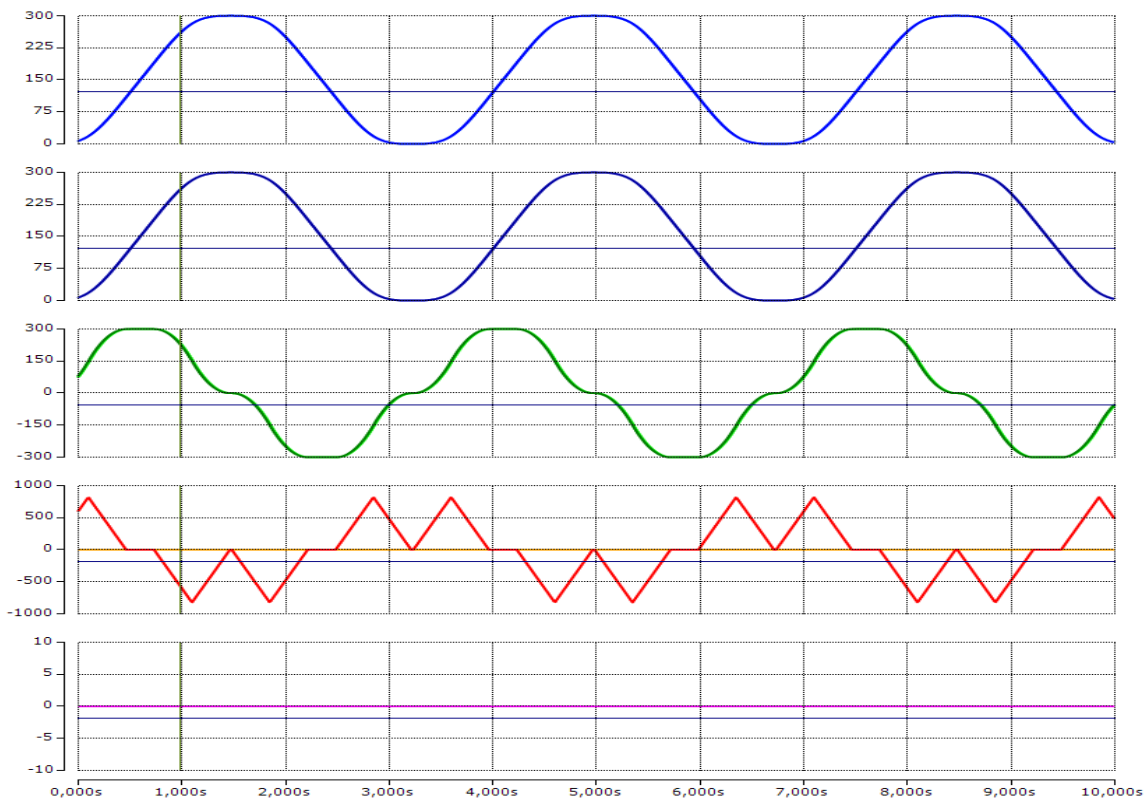

Record Start: 12:38:17:450

Record End: 12:38:27:484

| Axis Name | Channel Name | Channel Comment |
|-------------------|--------------|------------------------|
| Position absolute | ACTPOS | Actual Position |
| | SETPOS | Set Position |
| Position modulo | ACTPOSMODULO | Actual Position Modulo |
| | SETPOSMODULO | Set Position Modulo |
| Velocity | ACTVELO | Actual Velocity |
| | SETVELO | Set Velocity |
| Acceleration | ACTACC | Actual Acceleration |
| | SETACC | Set Acceleration |
| Position Lag | POSDIFF | Position Difference |

| | |
|-------------------|--------------------------------|
| Status Times | C 01 |
| Absolute Position | 12:38:18:461.000 16.05.2013 |
| Record Position | 01:011,961s |
| Chart Position | 00:977,96s |

| | |
|--------------|------------|
| X-Values | C 01 |
| ACTACC | 0 |
| ACTPOS | 258,672887 |
| ACTPOSMODULO | 258,672887 |
| ACTVELO | 237,736500 |
| POSDIFF | 0 |
| SETACC | -553,50000 |
| SETPOS | 258,672887 |
| SETPOSMODULO | 258,672887 |
| SETVELO | 231,919499 |

| | |
|-------------------|------------|
| Y-Values | C 02 |
| Acceleration | -184,21053 |
| Position absolute | 122,368419 |
| Position Lag | -1,8421053 |
| Position modulo | 122,368419 |
| Velocity | -55,263161 |